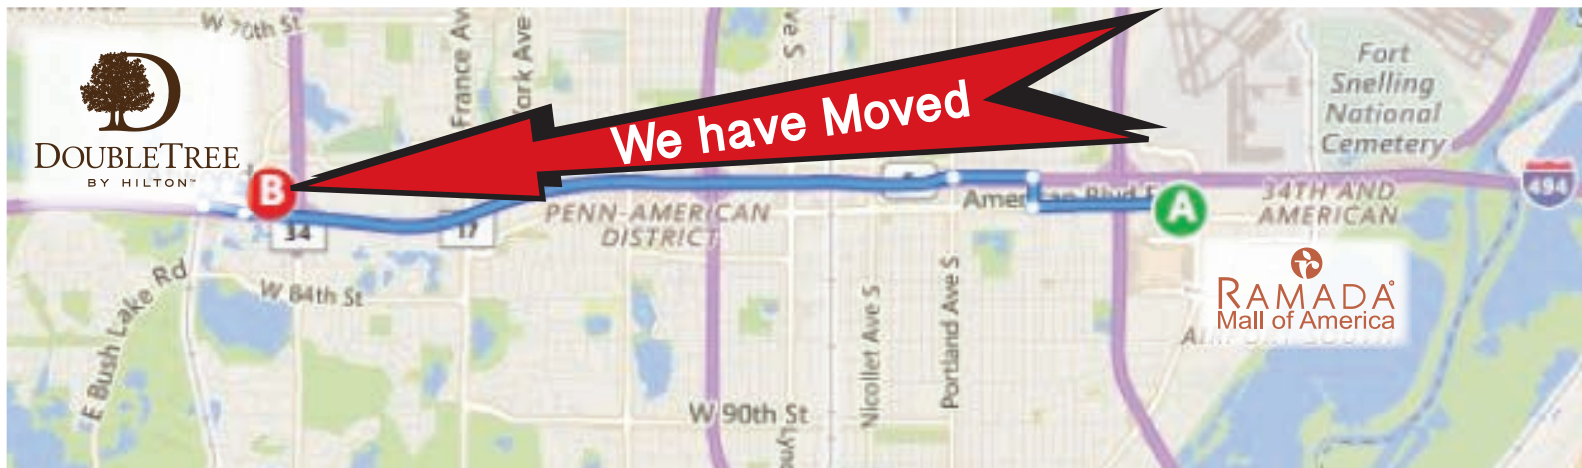

's **NEW** **Minneapolis Show Location** **will be at the**

**DoubleTree by Hilton Hotel
Bloomington - Minneapolis South**

**Sunday - October 2, 2016
11am to 6pm
thru
Monday - October 3, 2016
10am to 3pm**

**DoubleTree by Hilton Hotel Bloomington - Minneapolis South
7800 Normandale Boulevard, Minneapolis, MN 55439
Just 6.5 Miles from the Ramada Mall of America**